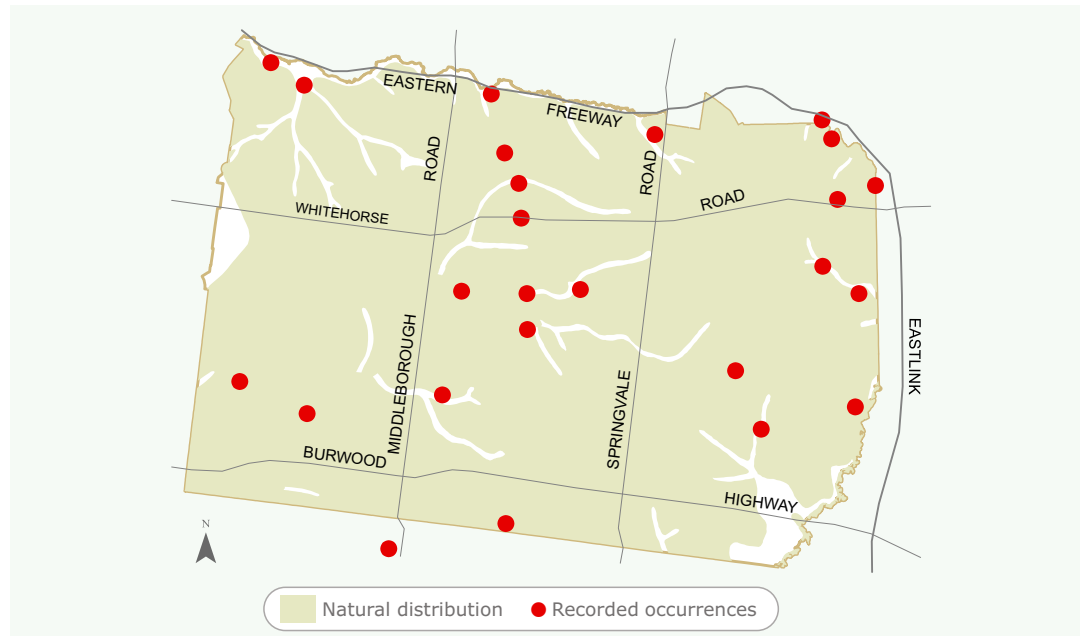

Local Distribution:

Map is indicative to the natural distribution of the species based on the best available knowledge.

The natural occurrence of this species is moderate.

Image:

Photographer: Ian Moodie
'Prickly Moses'
Natural flora of Whitehorse