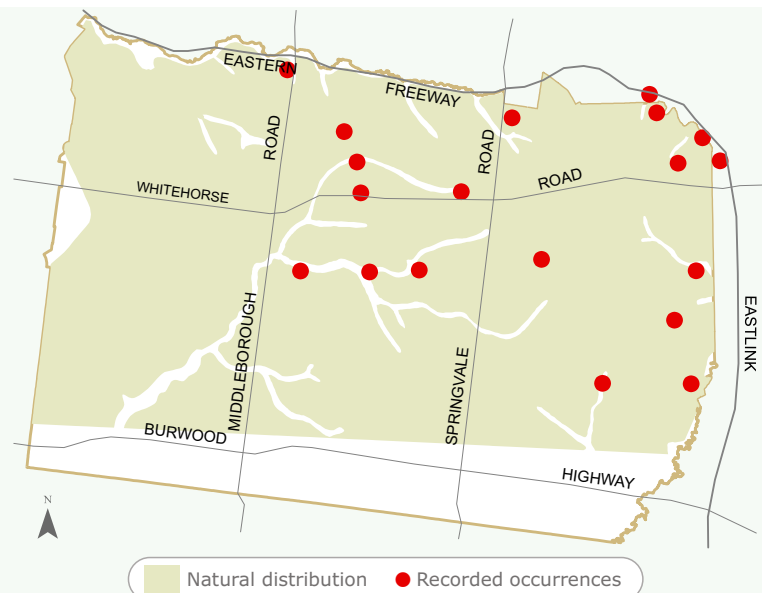

Cassinia aculeata

Dogwood, Common Cassinia

Height:	2m - 4m
Width:	1m - 2m
Habit:	A fast-growing erect open upright shrub.
Foliage:	Dark green narrow aromatic leaves to 40cm long.
Flowers:	Dense dome-like heads of small white to cream flowers, buds are often pink. Flowers from November to March.
Requirements:	Adaptable, well drained soils. Partial sun.
Cultivation & uses:	Hardy, may be grown beneath trees. Pruning is required to maintain a bushy habit. A colonising species in disturbed ground. May be used for dried flower arrangements. Drought tolerant.

Local Distribution:

Map is indicative to the natural distribution of the species based on the best available knowledge.

The natural occurrence of this species is moderate.

Image:

Photographer: Ian Moodie
'Common Cassinia'
Natural flora of Whitehorse