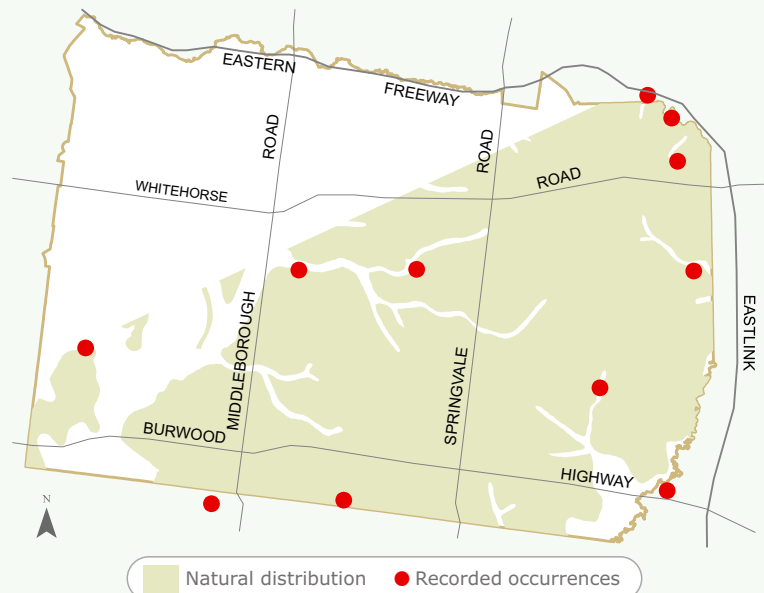

# *Cassinia longifolia*

## Shiny Cassinia

<b>Height:</b>	2m - 4m
<b>Width:</b>	2m - 3m
<b>Habit:</b>	A fast-growing aromatic medium to large shrub.
<b>Foliage:</b>	Long narrow, sticky, shiny green leaves to 8cm long.
<b>Flowers:</b>	Small white/cream flowers in dense dome-like clusters to 15cm across from November to March.
<b>Requirements:</b>	Adaptable to most conditions, prefers moist, well drained soils. Shade or partial sun.
<b>Cultivation &amp; uses:</b>	A hardy plant useful as a quick screen, windbreak or for colonising disturbed areas. Prune to encourage a bushy habit and promote new flowering.

### Local Distribution:

Map is indicative to the natural distribution of the species based on the best available knowledge.

The natural occurrence of this species is moderate.