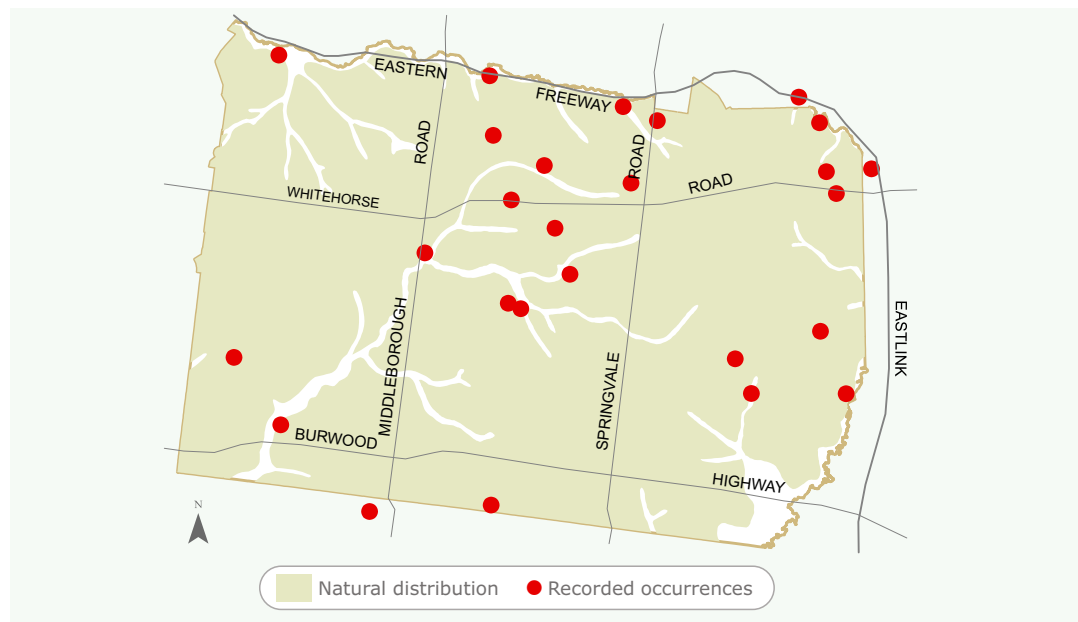

Dianella revoluta

Black Anther Flax-lily, Spreading Flax-lily

Height:	0.3m - 1m
Width:	0.5m - 2.5m
Habit:	Dense tufted perennial, spreading by vigorous branched underground stems.
Foliage:	Dark green long strap-like leaves to 70cm long.
Flowers:	Blue to violet flowers with open spreading petals bending back on branched wiry stems to 1m high. Flowers from August to May, followed by blue to purple berries.
Requirements:	Well drained soils, adaptable to a range of conditions. Full or partial sun.
Cultivation & uses:	A very hardy and tolerant clumping plant once established. Ideal for growing close to or beneath trees and is very effective in mass plantings. Provides a decorative interest for drier gardens, cottage gardens and rockeries. Plants grows more vigorous where moisture is available. Drought and frost resistant.

Local Distribution:

Map is indicative to the natural distribution of the species based on the best available knowledge.

The natural occurrence of this species is high.

Images:

Photographer: Ian Moodie
'Black Anther Flax-lily'
Natural flora of Whitehorse