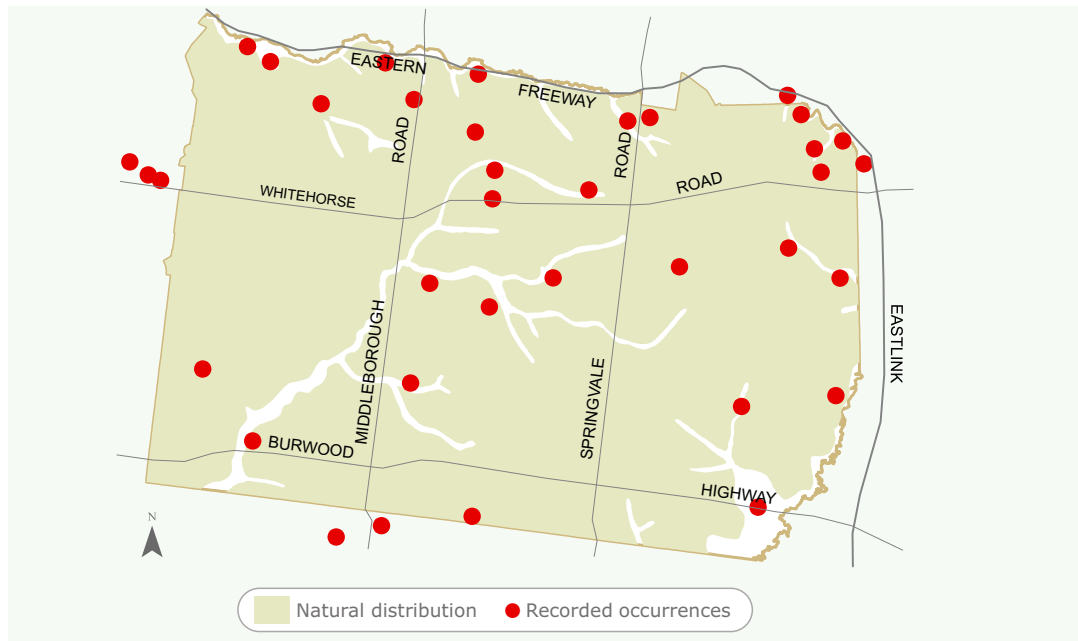

Eucalyptus melliodora

Yellow Box

Height:	10m - 30m
Width:	8m - 20m
Habit:	A tall variable open to dense tree. The variable bark is rough and brownish at the base and smooth cream at upper branches.
Foliage:	Juvenile leaves - Grey-green oval shaped to 11cm x 5cm. Adult leaves - Narrow light green to greyish or blue up to 6-14cm x 12-25mm.
Flowers:	Clusters of 3-7 club-shaped buds, followed by fragrant white to cream flowers from September to March. Round-elliptical shaped fruit.
Requirements:	Well drained loams and alluvial soils. Full or partial sun.
Cultivation & uses:	Large shade tree with attractive bark and habit. Food source for koalas.

Local Distribution:

Map is indicative to the natural distribution of the species based on the best available knowledge.

The natural occurrence of this species is high.

Images:

Photographer: Ian Moodie
'Yellow Box'
Natural flora of Whitehorse