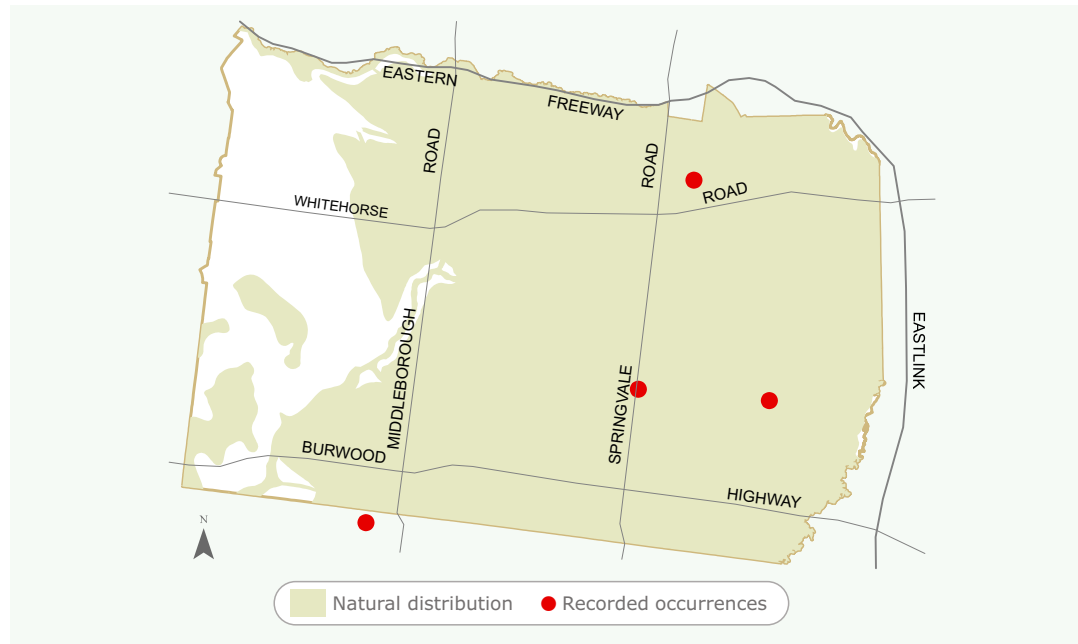

Juncus sarophorus

Broom Rush

Height:	0.6m - 2m
Width:	0.5m - 1m
Habit:	Tufted perennial rush spreading from underground stems.
Foliage:	Hard blue-green stems with dark brown to reddish-brown sheath-like leaves to 30cm long at the base of stems.
Flowers:	Dense, fan-shaped tufts of pale brown to whitish flowerheads on erect branches hanging a little distance below the tip of the stem. Flowers from November to March.
Requirements:	Moist soils. Partial sun.
Cultivation & uses:	Suited for plantings beside water areas.

Local Distribution:

Map is indicative to the natural distribution of the species based on the best available knowledge.

The natural occurrence of this species is rare.

Image:

No image available.

Having trouble sourcing this species?